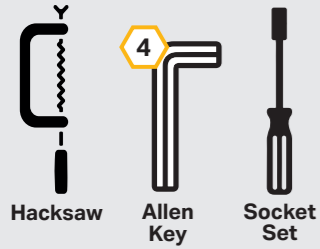

+1 520 468 2633

sales@triple-r-lights.com

Triple-R Lights LLC, 5150 W. Phelps Rd,
51 Bells Business Park, Suites 1-2, Glendale,
Arizona, 85306, USA

UK BUILT | US DRIVEN /TRIPLERLIGHTS

WHAT'S INCLUDED

- 2x Grille Mounting Brackets
- 2x Cover Pieces
- Anti-Theft Fasteners & Key
- Fitting Instructions

Additionally - Kit Includes:

- 1x Linear-18 LED Lightbar
- 1x One-Lamp Wiring Kit

TOOLS REQUIRED

TORQUE VALUES

The code is written on the inside of each bracket.

INSTALLATION PROCESS - The grille will need to be removed from the vehicle (Steps 1 - 4). For a comprehensive guide, please watch our YouTube video by scanning the QR Code.