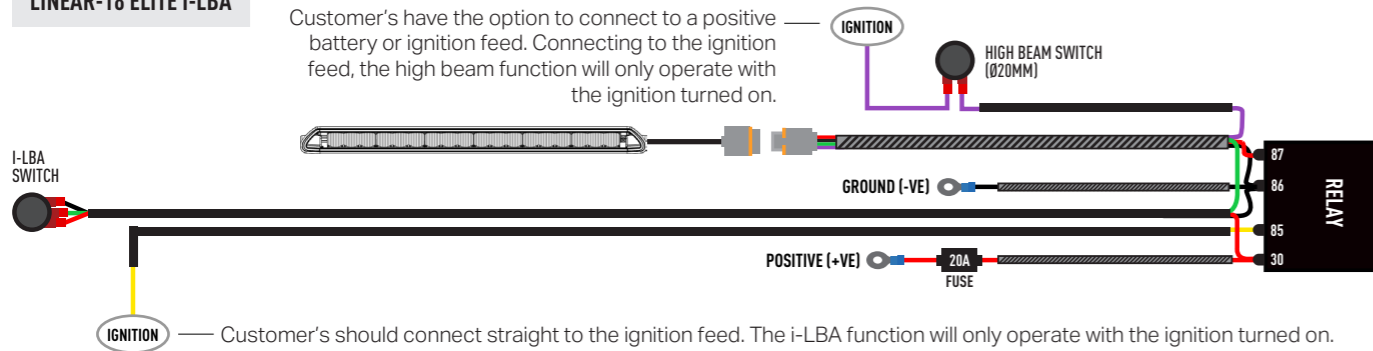

ELECTRICAL CONNECTION

LINEAR-18 ELITE (WITH DRL)

Customer's have the option to connect to a positive battery or ignition feed. Connecting to the ignition feed, the light will only operate with the ignition turned on.

LINEAR-18 ELITE I-LBA

Customer's have the option to connect to a positive battery or ignition feed. Connecting to the ignition feed, the high beam function will only operate with the ignition turned on.

LINEAR-18 ELITE+

Please see the lamp instructions for mode select point.

Customer's have the option to connect to a positive battery or ignition feed. Connecting to the ignition feed, the light will only operate with the ignition turned on.

Additionally - Kit Includes:

- 1x Linear-18 LED Lightbar
- 1x One-Lamp Wiring Kit

TOOLS REQUIRED

TORQUE VALUES

The code is written on the inside of each bracket.

INSTALLATION PROCESS - The grille will need to be removed from the vehicle (Steps 1 - 4). For a comprehensive guide, please watch our YouTube video by scanning the QR Code.