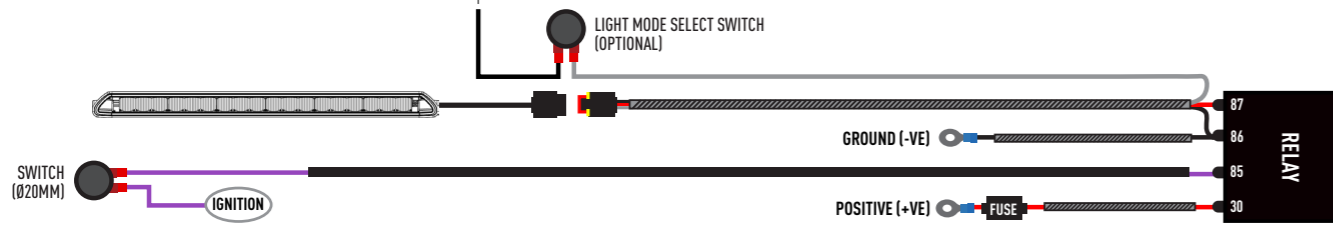

ELECTRICAL CONNECTION

LINEAR-18 ELITE (WITH DRL)

Customer's have the option to connect to a positive battery or ignition feed. Connecting to the ignition feed, the light will only operate with the ignition turned on.

LINEAR-18 ELITE I-LBA

Customer's have the option to connect to a positive battery or ignition feed. Connecting to the ignition feed, the high beam function will only operate with the ignition turned on.

LINEAR-18 ELITE+

Please see the lamp instructions for mode select point.

Customer's have the option to connect to a positive battery or ignition feed. Connecting to the ignition feed, the light will only operate with the ignition turned on.

Additionally - Kit Includes:

- 1x Linear-18 LED Lightbar
- 1x One-Lamp Wiring Kit

TOOLS REQUIRED

TORQUE VALUES

The code is written on the inside of each bracket.

INSTALLATION PROCESS - The grille will need to be removed from the vehicle (Steps 1 - 4). For a comprehensive guide, please watch our YouTube video by scanning the QR Code.