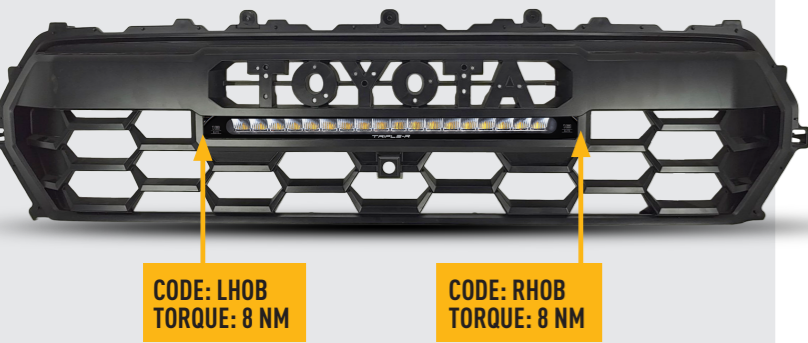

ELECTRICAL CONNECTION

LINEAR-18 ELITE (WITH DRL)

Customer's have the option to connect to a positive battery or ignition feed. Connecting to the ignition feed, the light will only operate with the ignition turned on.

Additionally - Kit Includes:

- 1x Linear-18 LED Lightbar
- 1x One-Lamp Wiring Kit

TOOLS REQUIRED

TORQUE VALUES

The code is written on the inside of each bracket.

INSTALLATION PROCESS - The grille will need to be removed from the vehicle (Steps 1 - 4). For a comprehensive guide, please watch our YouTube video by scanning the QR Code.